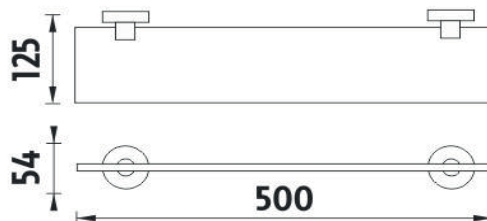

UNM 13091B-50-10

Unix nerez

Police-NEREZ

Police. Sklo extra čiré matované. Rozměr 50x11 cm. Tloušťka skla 8 mm! Úchyty/ broušená nerez.

Shelf - STAINLESS STEEL

Shelf. Extra clear frosted glass. In comparison to ordinary green-colored glass, this glass is completely clear thus colorless. Its total whiteness is highlighted by frosted surface on both sides. It makes smooth and clean impression. Size 50x11 cm. The thickness is 8 mm. Holders - brushed stainless

Náhradní díly / Spare parts

1091B-50

Sklo police EXTRA ČIRÉ matované 50cm
Shelf Extra clear glass, (white) frosted 50cm

UNM 13091BS-10

Úchyty police samotné-NEREZ
Individual shelf holders - STAINLESS STEEL